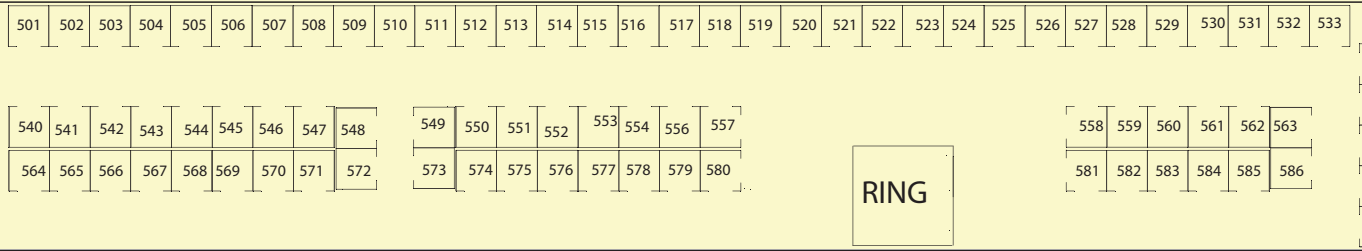

VIP PADDOCK

375.19

62.08'  
LOADING  
AREA  
AREA=  
3,793 sq. ft.  
61.10'  
62.08'

GENERAL ADMISSION STANDING AREA  
(TRACK VIEWING)

GENERAL ADMISSION STANDING AREA  
(TRACK VIEWING)

GRANDSTANDS/  
VIP CONCESSIONS/  
VIP AREA

CASTROL DRIFT MANIA CANADIAN CHAMPIONSHIPS - TORONTO, DOWNSVIEW PARK  
FLOOR PLAN INDOOR VENDOR MIDWAY

- VIP PADDOCK
- INDOOR VENDOR MIDWAY - HANGER BAY 5
- OUTDOOR VENDOR MIDWAY SECTION (A)
- GENERAL ADMISSION STANDING AREA  
(TRACK VIEWING)
- VIP PADDOCK

UNIT 14  
AREA=22,923 sq. ft.  
BAY 5

FUELED BY V-Power  
JULY 01, 2007 VER 03